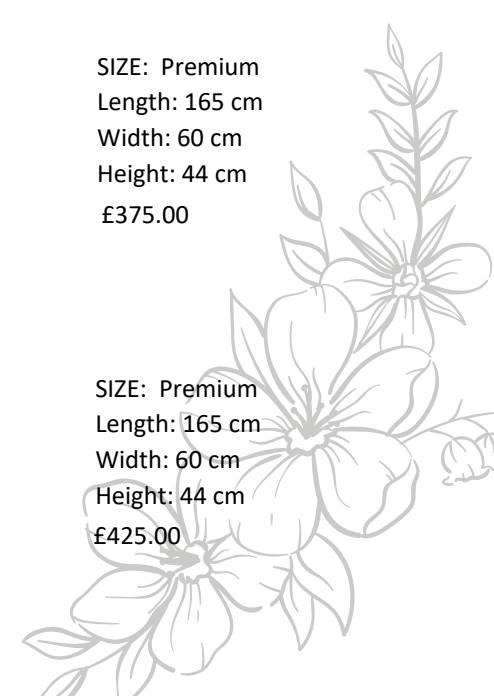

SIZE: Premium
Length: 165 cm
Width: 60 cm
Height: 44 cm
£425.00

Pink Casket Spray

ITEM CODE: BFAI 01

SIZE: Standard
Length: 120 cm
Width: 55 cm
Height: 40 cm
£195.00

SIZE: Large
Length: 140 cm
Width: 55 cm
Height: 40 cm
£275.00

SIZE: Premium
Length: 165 cm
Width: 60 cm
Height: 44 cm
£375.00

Red Rose Casket Spray

ITEM CODE: BFAI 02

SIZE: Standard
Length: 120 cm
Width: 55 cm
Height: 40 cm
£245.00

SIZE: Large
Length: 140 cm
Width: 55 cm
Height: 40 cm
£375.00

SIZE: Premium
Length: 165 cm
Width: 60 cm
Height: 44 cm
£425.00

Sympathy flowers

Floral Tributes For Loved Ones

Lily Casket Spray

ITEM CODE: BFAI 03

SIZE: Standard

Length: 120 cm

Width: 55 cm

Height: 40 cm

£195.00

SIZE: Large

Length: 140 cm

Width: 55 cm

Height: 40 cm

£265.00

SIZE: Premium