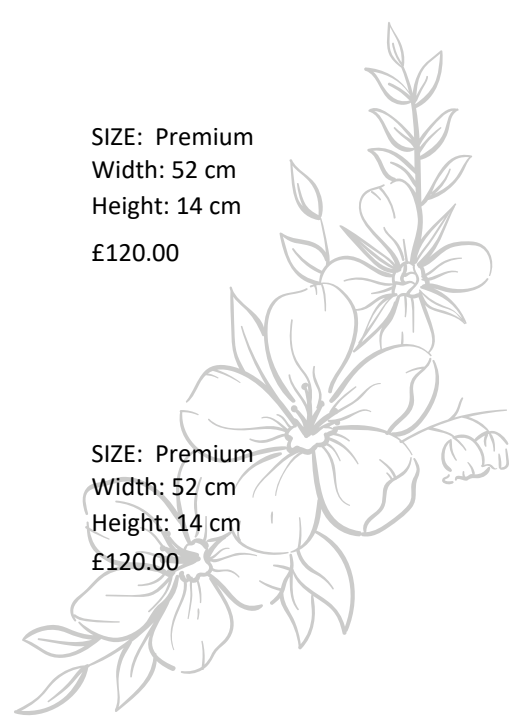

SIZE: Large

Width: 48 cm

Height: 14 cm

£95.00

SIZE: Premium

Width: 52 cm

Height: 14 cm

£120.00

Purple & White Open Wreath

ITEM CODE: BFAI 21
SIZE: Standard
Width: 45 cm
Height: 14 cm
£75.00

SIZE: Large

Width: 48 cm

Height: 14 cm

£95.00

SIZE: Premium

Width: 52 cm

Height: 14 cm

£120.00

Sympathy Flowers

Floral Tributes For Loved Ones

Yellow & Cream Open Wreath

ITEM CODE: L&WI 03

SIZE: Standard

Width: 45 cm

Height: 14 cm

£75.00

SIZE: Large

Width: 48 cm

Height: 14 cm

£95.00

SIZE: Premium

Width: 52 cm