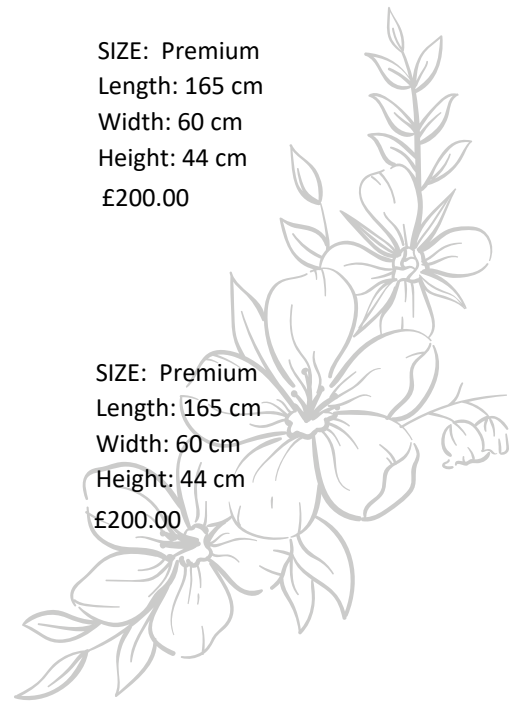

ITEM CODE: L&WI 28

SIZE: Standard
Length: 120 cm
Width: 55 cm
Height: 40 cm
£245.00

SIZE: Large
Length: 140 cm
Width: 55 cm
Height: 40 cm
£295.00

SIZE: Premium
Length: 165 cm
Width: 60 cm
Height: 44 cm
£425.00

Pink Rose Casket Spray

ITEM CODE: BFAI 09

SIZE: Standard
Length: 120 cm
Width: 55 cm
Height: 40 cm
£155.00

SIZE: Large
Length: 140 cm
Width: 55 cm
Height: 40 cm
£175.00

SIZE: Premium
Length: 165 cm
Width: 60 cm
Height: 44 cm
£200.00

Pink Casket Spray

ITEM CODE: BFAI 01

SIZE: Standard
Length: 120 cm
Width: 55 cm
Height: 40 cm
£155.00

SIZE: Large
Length: 140 cm
Width: 55 cm
Height: 40 cm
£175.00

SIZE: Premium
Length: 165 cm
Width: 60 cm
Height: 44 cm
£200.00

Red Rose Casket Spray

ITEM CODE: BFAI 02

SIZE: Standard
Length: 120 cm
Width: 55 cm
Height: 40 cm
£155.00

SIZE: Large
Length: 140 cm
Width: 55 cm
Height: 40 cm
£175.00

SIZE: Premium
Length: 165 cm
Width: 60 cm
Height: 44 cm
£200.00