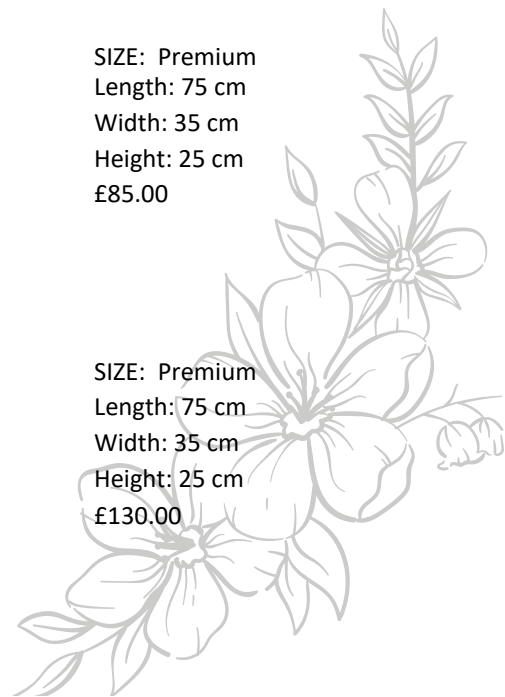

SIZE: Standard

Length: 55 cm

Width: 30 cm

Height: 25 cm

£55.00

SIZE: Large

Length: 60 cm

Width: 32 cm

Width: 32 cm

Height: 25 cm

£105.00

SIZE: Premium

Length: 75 cm

Width: 35 cm

Height: 25 cm

£130.00

Sympathy flowers

Floral Tributes For Loved Ones

White & Green Spray

ITEM CODE: BFAI 11

SIZE: Standard
Length: 55 cm
Width: 30 cm
Height: 25 cm
£95.00

SIZE: Large
Length: 60 cm
Width: 32 cm
Height: 25 cm
£125.00

SIZE: Premium
Length: 75 cm
Width: 36 cm
Height: 25 cm
£77.00

White Lily Sheaf

ITEM CODE: BFAI 15

SIZE: Standard
Length: 60 cm
Width: 35 cm
£45.00

SIZE: Large
Length: 65 cm
Width: 35 cm
£55.00

SIZE: Premium
Length: 70 cm
Width: 35 cm
£75.00