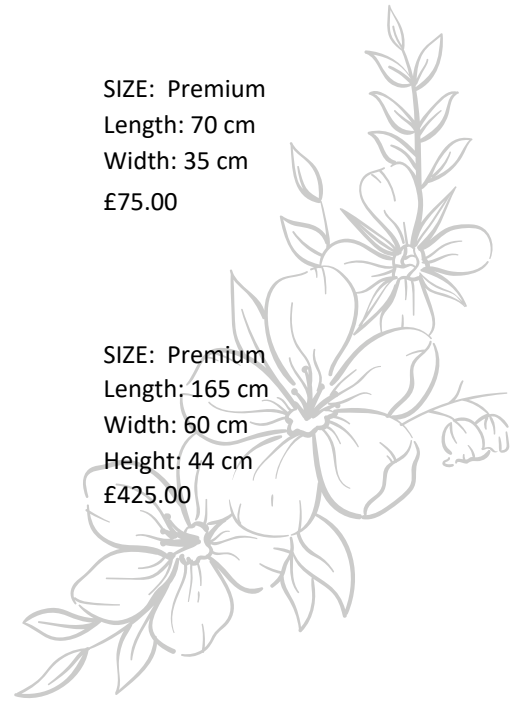

SIZE: Premium
Length: 75 cm
Width: 36 cm
Height: 25 cm
£77.00

White Lily Sheaf

ITEM CODE: BFAI 15

SIZE: Standard
Length: 60 cm
Width: 35 cm
£45.00

SIZE: Large
Length: 65 cm
Width: 35 cm
£55.00

SIZE: Premium
Length: 70 cm
Width: 35 cm
£75.00

Red Rose Sheaf

ITEM CODE: BFAI 16

SIZE: Standard
Length: 60 cm
Width: 33 cm
£45.00

SIZE: Large
Length: 65 cm
Width: 35 cm
£55.00

SIZE: Premium
Length: 70 cm
Width: 35 cm
£75.00

Pink & White Rose Sheaf

ITEM CODE: BFAI 18

SIZE: Standard
Length: 60 cm
Width: 33 cm
£45.00

SIZE: Large
Length: 65 cm
Width: 35 cm
£55.00

SIZE: Premium
Length: 70 cm
Width: 35 cm
£75.00

ITEM CODE: L&WI 16

SIZE: Standard
Length: 120 cm
Width: 55 cm
Height: 40 cm
£245.00

SIZE: Standard
Length: 140 cm
Width: 55 cm
Height: 40 cm
£295.00

SIZE: Premium
Length: 165 cm
Width: 60 cm
Height: 44 cm
£425.00

Sympathy flowers

Floral Tributes For Loved Ones

White & Green Casket Spray

ITEM CODE: L&WI 41